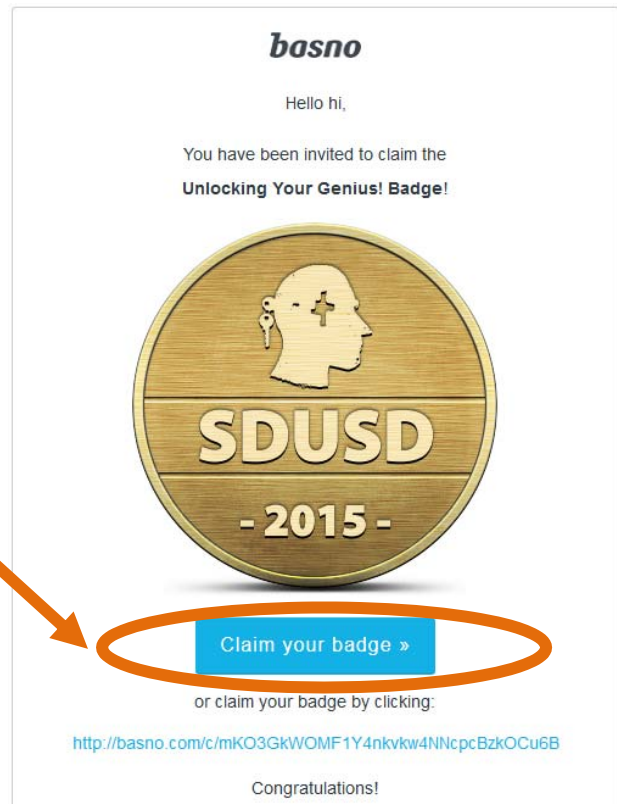

This document will guide you through the process for:

- Accepting digital badges issued by San Diego Unified
- Setting up your digital badge account (backpack)
- Sharing your digital badges on social media

When you log in to Google apps for Education or into any Chromebook click on the apps button accessible from any Google site.

You will now see that the Gmail app is available:

Note: The Gmail app is only active to notify you of any badges that you have received from San Diego Unified School District. All other incoming emails are blocked and you cannot send email with this account.

If you have received a digital badge from San Diego Unified School District, the notification will show up in your inbox. The emails will be sent from the “University of California on behalf of the district. Open the message.

Within the email click
“Claim your Badge.”

You will be taken to a page that looks like this:

Collect your Unlocking Your Genius! Badge

It's free and will be stored online so that it can be accessed anytime.