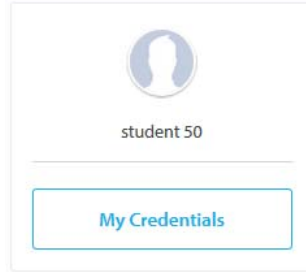

Then click

basno

Hi Student,

Thank you for signing up for Basno. Complete your registration and start discovering great badges by confirming your email address.

[Confirm Email »](#)

Thank you,
The Basno Team

Your account is now active and ready for you to use.

Back in the badge view window you have additional options.

You can comment about your experience / journey that led to this badge.

You can Like

Or Download if you want to save the badge image.