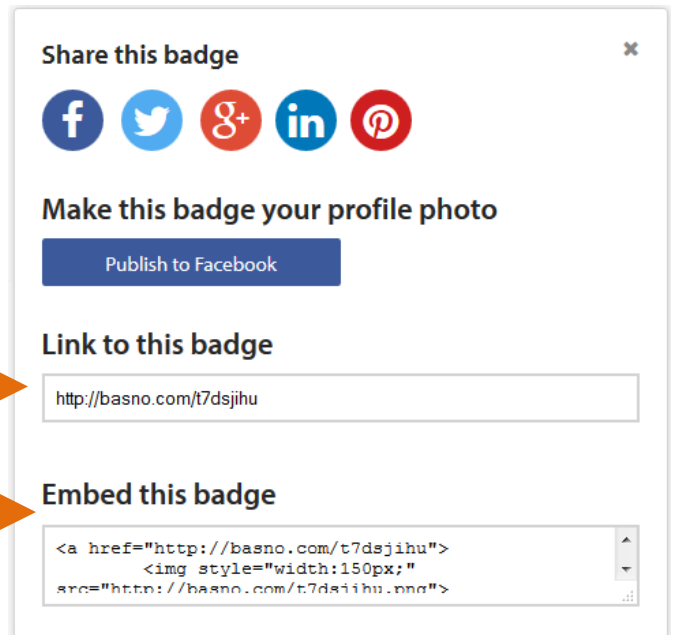

Then click

basno

Hi Student,

Thank you for signing up for Basno. Complete your registration and start discovering great badges by confirming your email address.

[Confirm Email »](#)

Thank you,
The Basno Team

Your account is now active and ready for you to use.

Back in the badge view window you have additional options.

You can comment about your experience / journey that led to this badge.

You can Like

Or Download if you want to save the badge image.

When you click Share you have additional options.

Share via social media.

Link to your badge via hyperlink.

Or embed this badge on your webpage or other platform.

You can access your badges at any time by signing in to basno.com