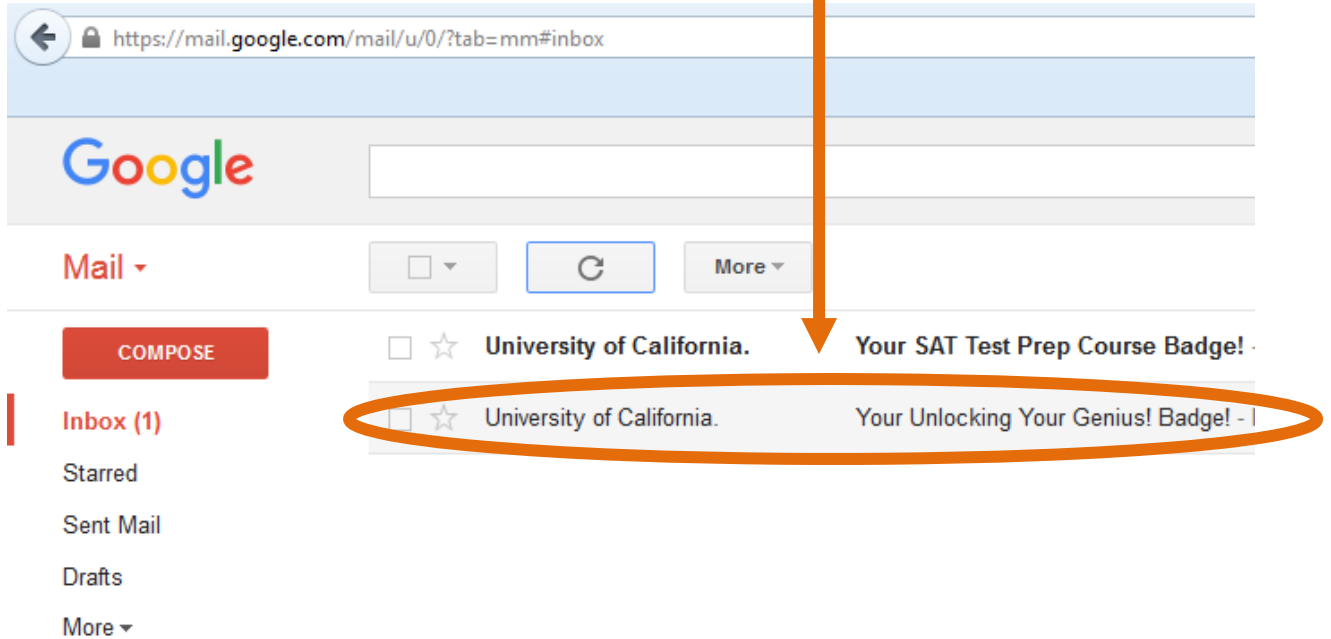

When you log in to Google apps for Education or into any Chromebook click on the apps button accessible from any Google site.

You will now see that the Gmail app is available:

Note: The Gmail app is only active to notify you of any badges that you have received from San Diego Unified School District. All other incoming emails are blocked and you cannot send email with this account.

If you have received a digital badge from San Diego Unified School District, the notification will show up in your inbox. The emails will be sent from the “University of California on behalf of the district. Open the message.