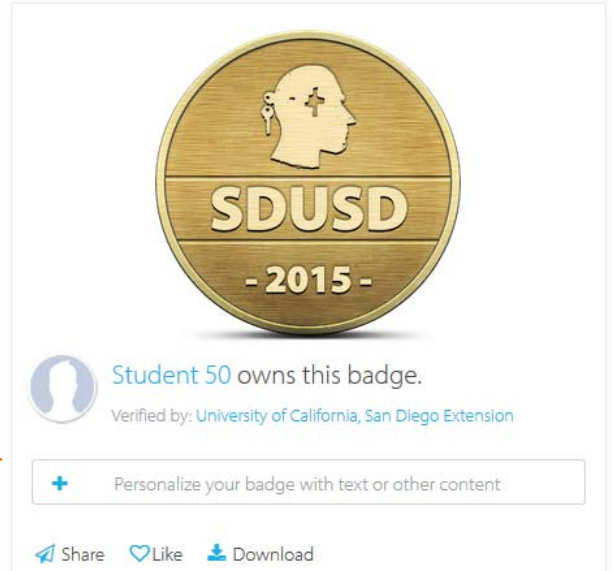

When you click Share you have additional options.

Share via social media.

Link to your badge via hyperlink.

Or embed this badge on your webpage or other platform.

You can access your badges at any time by signing in to basno.com